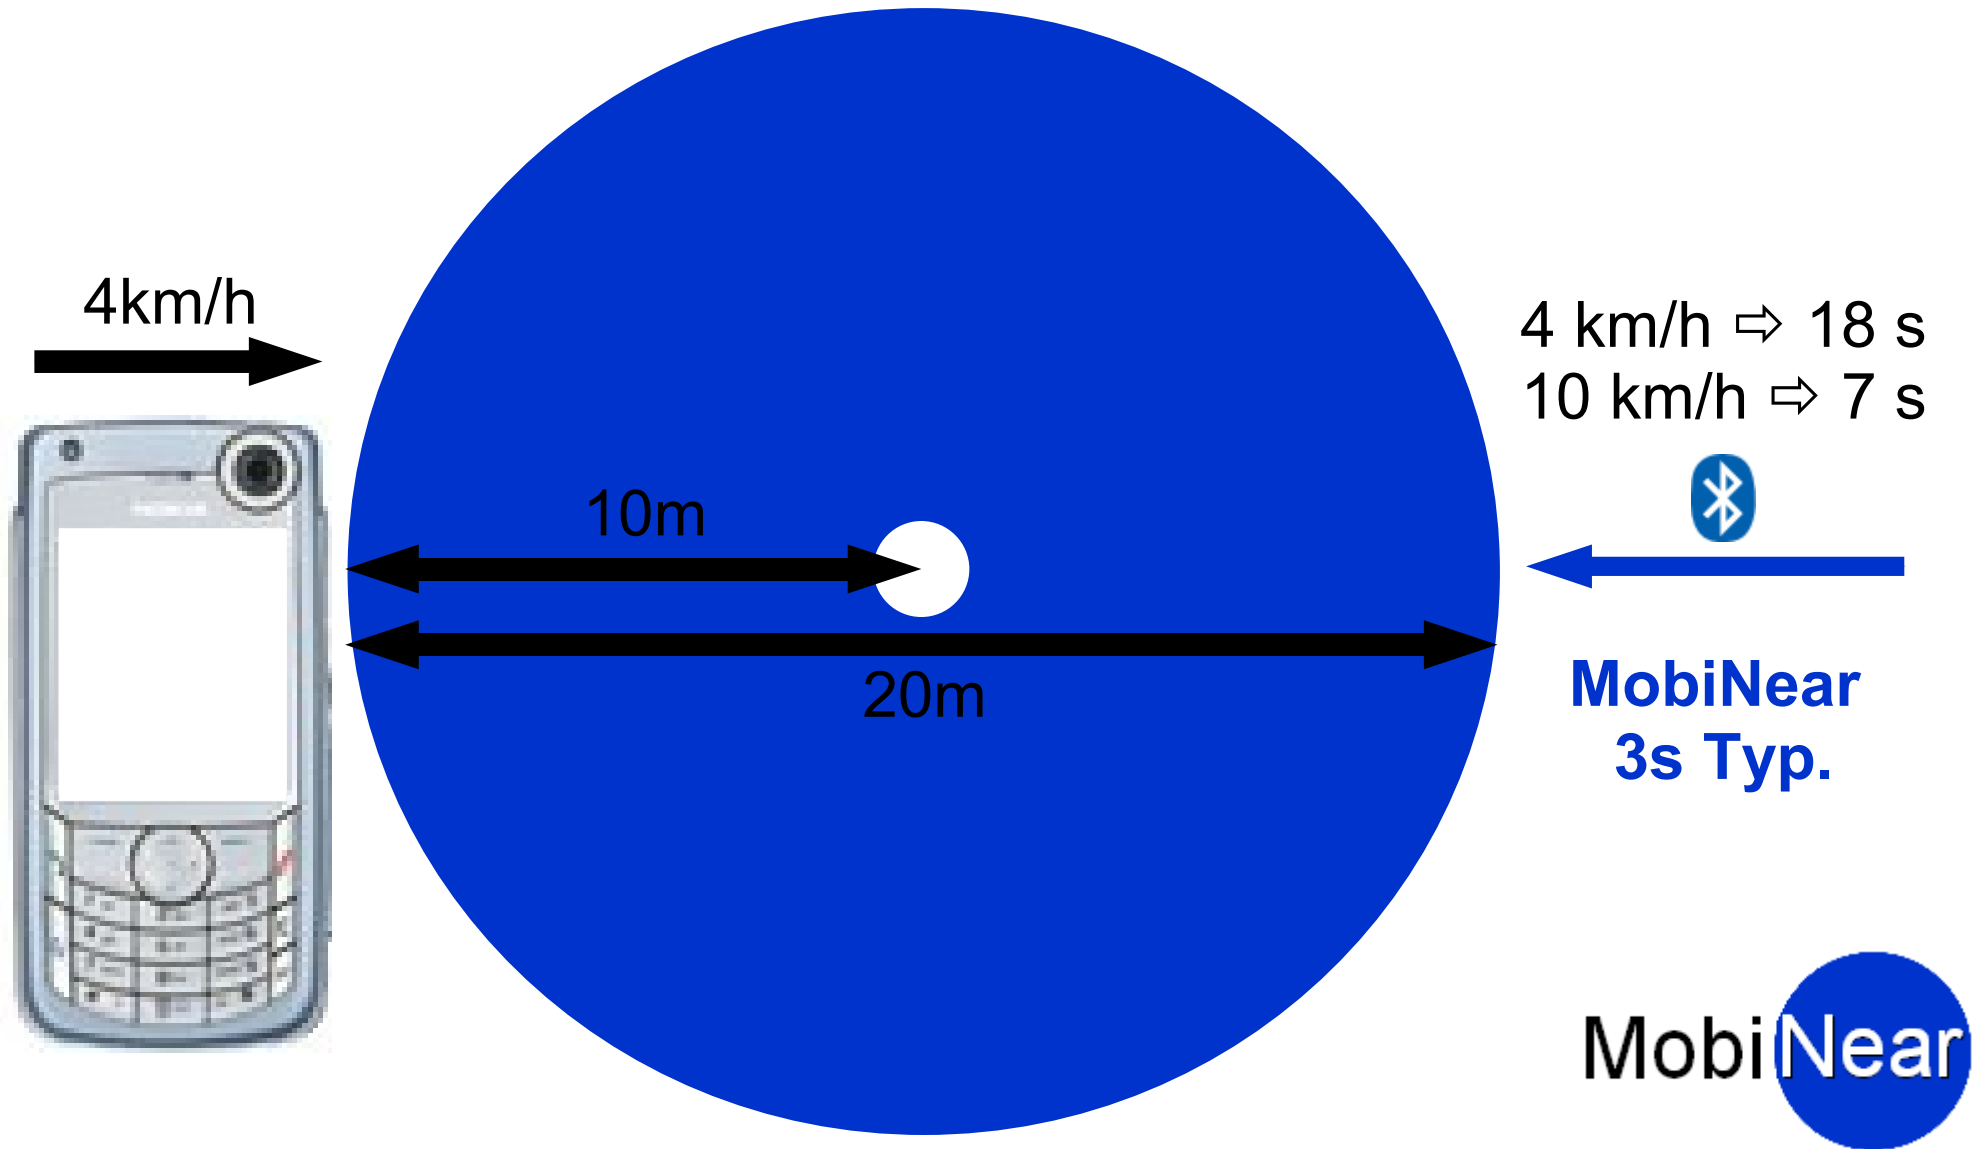

MobiNear Box: Technology