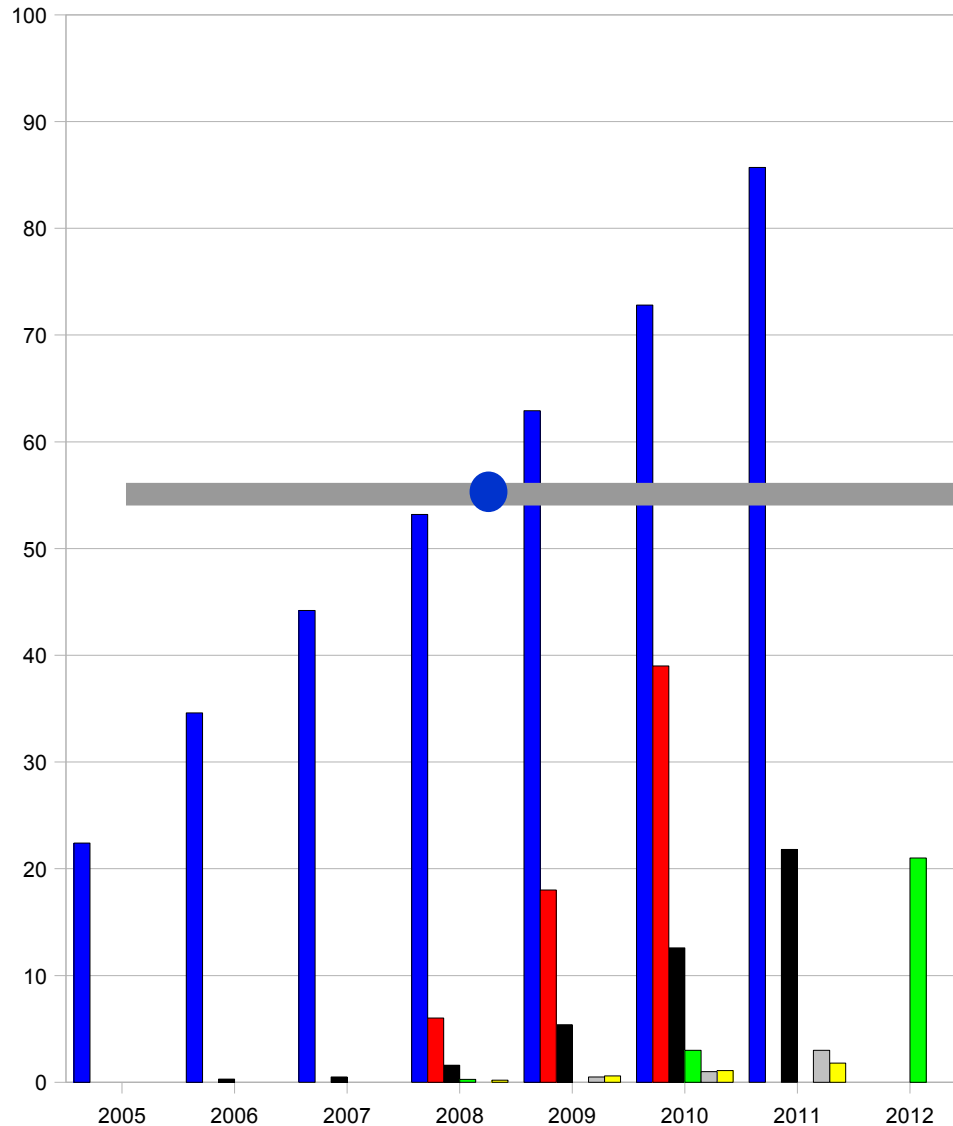

Mobi Near Box

Discover the Digital World around you

MobiNear Box: Bluetooth Mobile

Wireless Technologies (worldwide):

#1 GSM

#2 **Bluetooth**

#3 WiFi

Sources: Gartner, ABI, AFMM